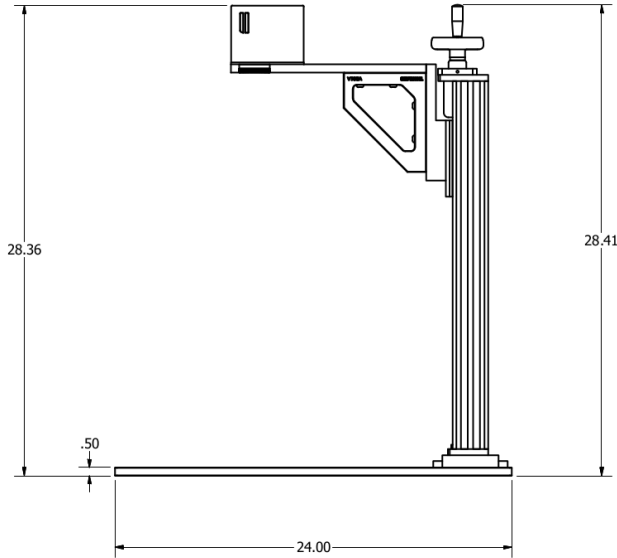

Headquarters
66 Granby St
Bloomfield, Ct 06002
www.dapramarking.com

Midwest Technical Center
4861 American Road
Rockford, IL 61109
800-442-6275

Model 5d - Class 4 Laser

Headquarters
 66 Granby St
 Bloomfield, Ct 06002
www.dapramarking.com

Midwest Technical Center
 4861 American Road
 Rockford, IL 61109
 800-442-6275

Model 5d - Class 4 Laser

Marking Capacity				
Lens	Height to Lens 'A'	Lens Working Focal Distance	Max Part Height	Marking Area
100S	23.7"	4.7"	19.0"	2.36" x 2.36"
160S	24.25"	7.25"	17.0"	3.94" x 3.94"
254S	24.0"	11.0"	13.0"	5.51" x 5.51"