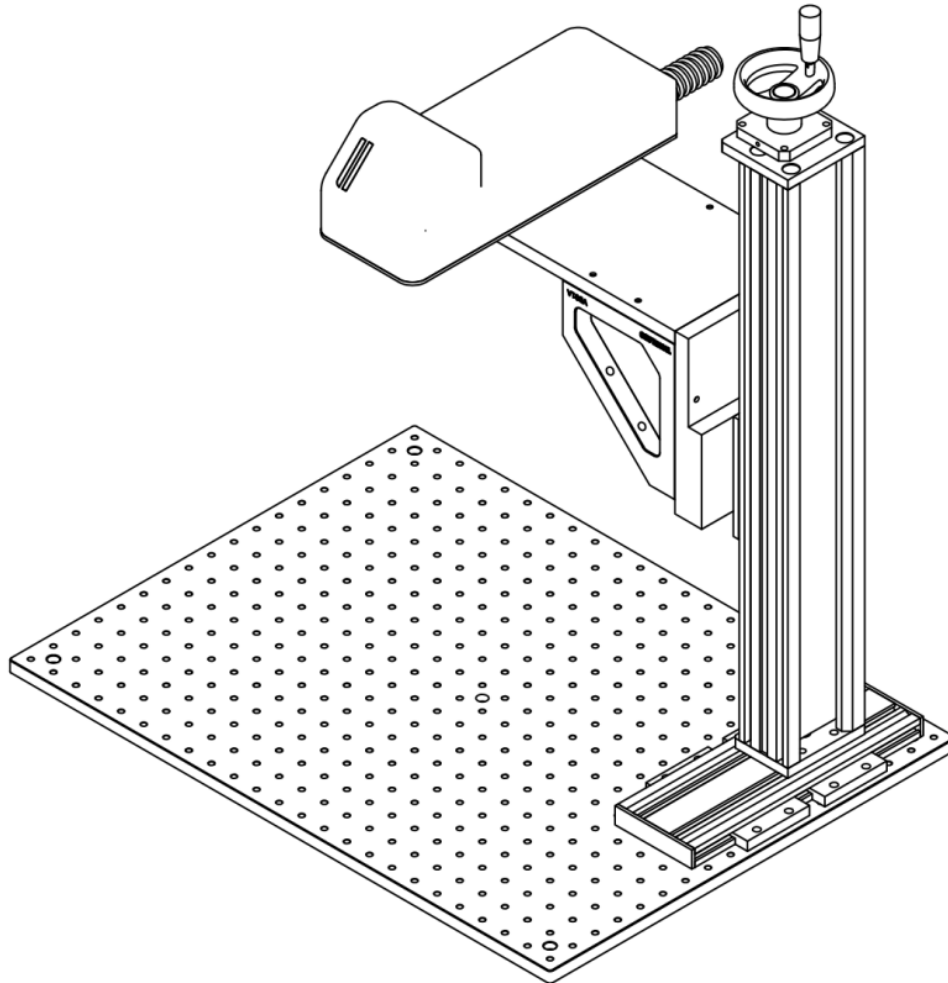

Model 5d - Class 4 Laser