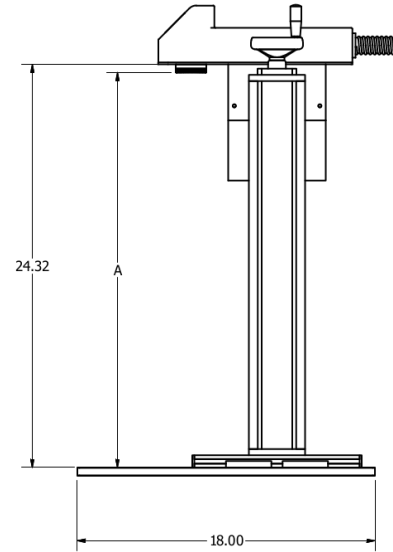

Headquarters
66 Granby St
Bloomfield, Ct 06002
www.dapramarking.com

Midwest Technical Center
4861 American Road
Rockford, IL 61109
800-442-6275

Model 5d - Class 4 Laser

Headquarters
 66 Granby St
 Bloomfield, Ct 06002
www.dapramarking.com

Midwest Technical Center
 4861 American Road
 Rockford, IL 61109
 800-442-6275

Model 5d - Class 4 Laser

Marking Capacity				
Lens	Height to Lens 'A'	Lens Working Focal Distance	Max Part Height	Marking Area
100S	23.7"	4.7"	19.0"	2.36" x 2.36"
160S	24.25"	7.25"	17.0"	3.94" x 3.94"
254S	24.0"	11.0"	13.0"	5.51" x 5.51"