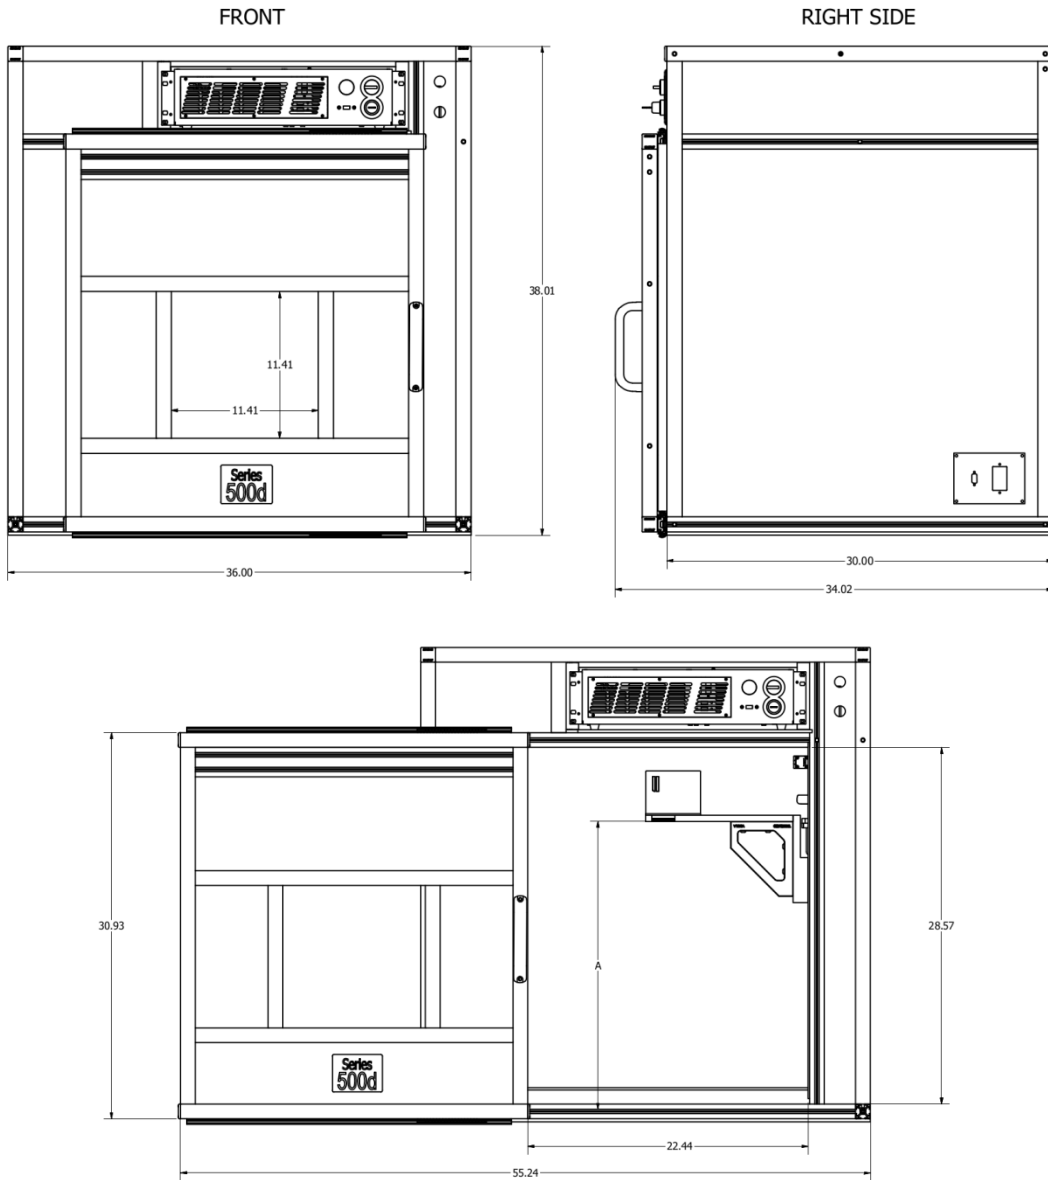

Midwest Technical Center
 4861 American Road
 Rockford, IL 61109
 800-442-6275

Model 500d - Class 1 Laser

Marking Capacity				
Lens	Height to Lens 'A'	Lens Working Focal Distance	Max Part Height	Marking Area
100S	23.7"	4.7"	19.0"	2.36" x 2.36"
160S	24.25"	7.25"	17.0"	3.94" x 3.94"
254S	24.0"	11.0"	13.0"	5.51" x 5.51"