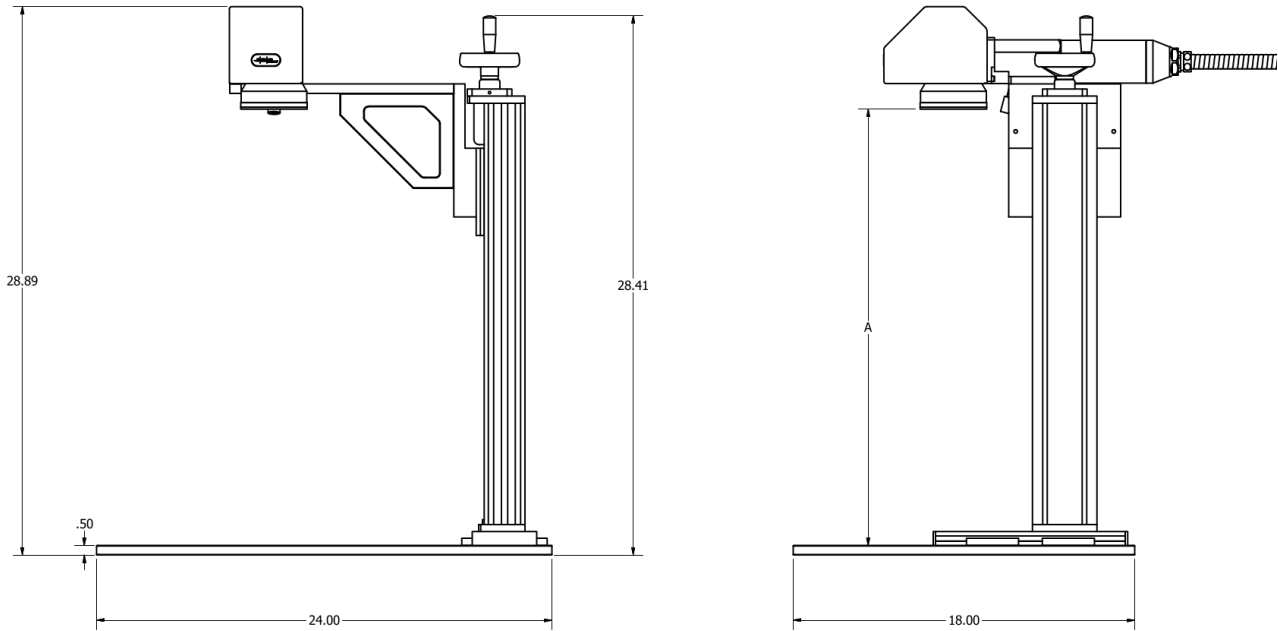

Midwest Technical Center
 4861 American Road
 Rockford, IL 61109
 800-442-6275

Model 4i - Class 4 Laser

Marking Capacity				
Lens	Height to Lens 'A'	Lens Working Focal Distance	Max Part Height	Marking Area
100	23.0"	4.0"	19.0"	2.36" x 2.36"
163	23.0"	7.4"	15.6"	4.33" x 4.33"
254	23.0"	11.3"	11.7"	6.69" x 6.69"