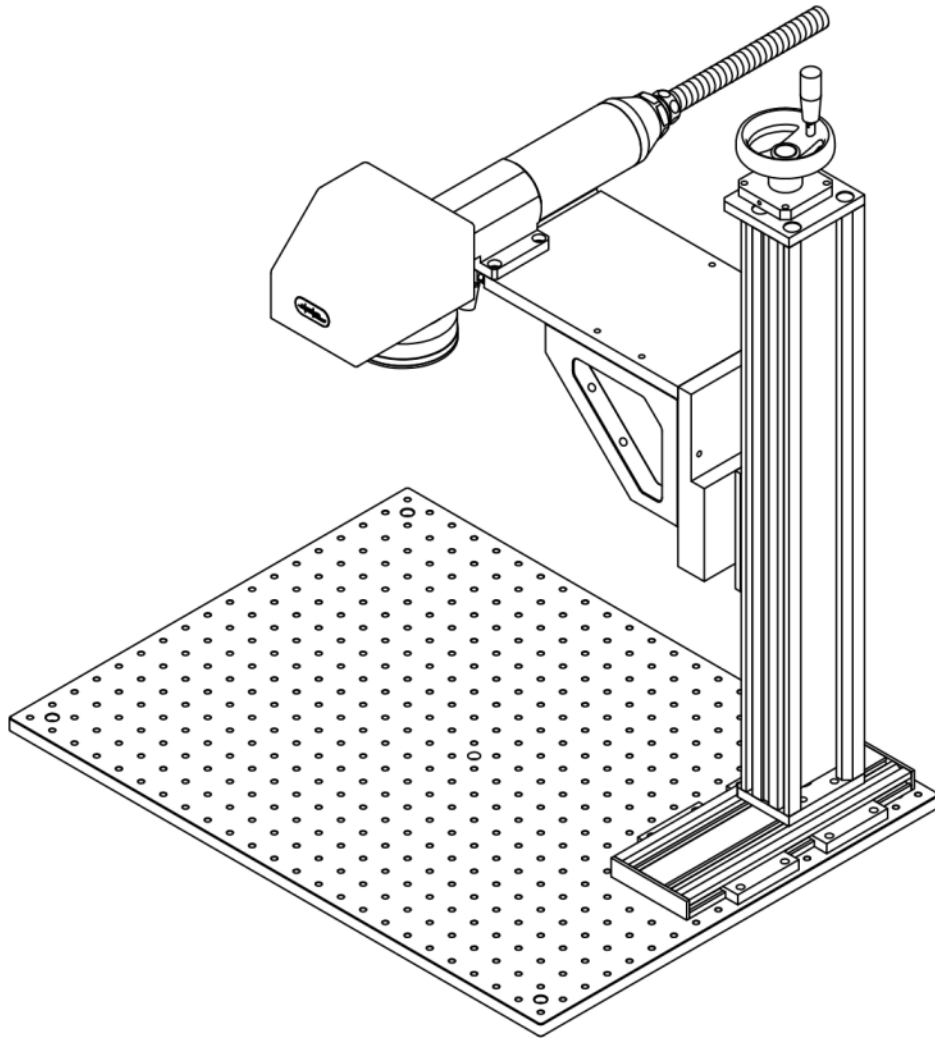

Model 4i - Class 4 Laser